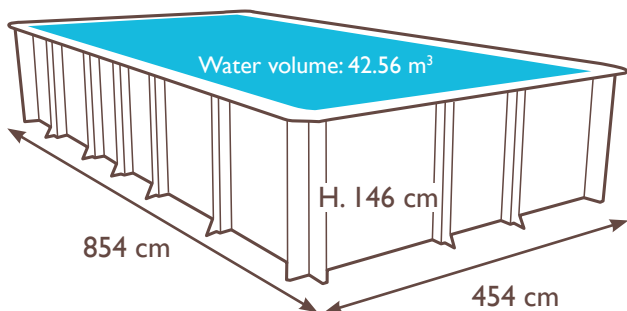

Standard compliant equipment

Every Procopi pool complies with the standards in effect governing pool kits, including the new French standards that came into effect in February 2011:

- **NF P90-316** >> Private family pools - pool kits - general safety requirements and test methods.
- **NF P90-317** >> Private family pools - means of access - general safety requirements and test methods.

■ **NF P90-318** >> Private family pools - filtration groups and/or filtration systems - general safety requirements and test methods. Accreditation tests are carried out by an independent laboratory that is entitled to demand modifications to the equipment or installation instructions should it deem this to be necessary. Once all tests have been passed, the laboratory issues a certificate for each pool model tested.