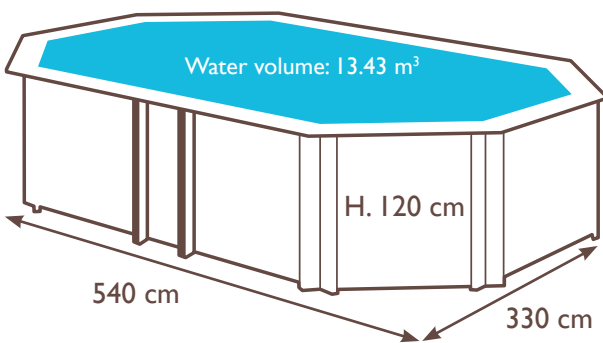

Standard compliant equipment

Every Procopi pool complies with the standards in effect governing pool kits, including the new French standards that came into effect in February 2011:

- **NF P90-316** >> Private family pools - pool kits - general safety requirements and test methods.
- **NF P90-317** >> Private family pools - means of access - general safety requirements and test methods.

■ **NF P90-318** >> Private family pools - filtration groups and/or filtration systems - general safety requirements and test methods. Accreditation tests are carried out by an independent laboratory that is entitled to demand modifications to the equipment or installation instructions should it deem this to be necessary. Once all tests have been passed, the laboratory issues a certificate for each pool model tested.