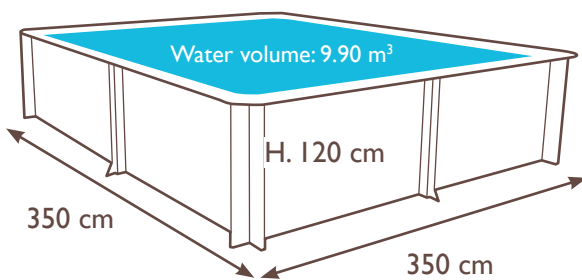

Standard compliant equipment

Every Procopi pool complies with the standards in effect governing pool kits, including the new French standards that came into effect in February 2011:

- **NF P90-316** >> Private family pools - pool kits - general safety requirements and test methods.
- **NF P90-317** >> Private family pools - means of access - general safety requirements and test methods.

■ **NF P90-318** >> Private family pools - filtration groups and/or filtration systems - general safety requirements and test methods. Accreditation tests are carried out by an independent laboratory that is entitled to demand modifications to the equipment or installation instructions should it deem this to be necessary. Once all tests have been passed, the laboratory issues a certificate for each pool model tested.