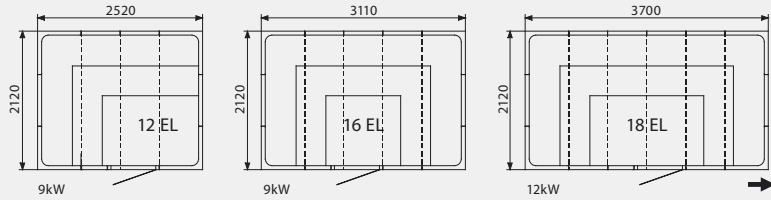

Layouts for Excellent (Article number for size can be found in the applicable price list.)

Outer ceiling height 2070 mm

Outer ceiling height 2070 mm

Outer ceiling height 2240 mm

The dashed lines show the extent of the ceiling. The rooms can be extended further in the direction of the arrow. For other dimensions and versions, request a quote. Glass wall sections and service walls are available in the widths 398, 588 and 778 mm. They can replace corresponding sections in Excellent rooms at no extra charge.

Outer ceiling height 2240 mm

Outer ceiling height 2140 mm

Outer ceiling height 2140 mm