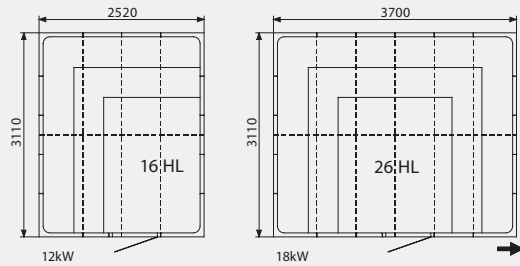

Layouts for Excellent (Article number for size can be found in the applicable price list.)

Outer ceiling height 2070 mm

Outer ceiling height 2070 mm

Outer ceiling height 2240 mm

The dashed lines show the extent of the ceiling. The rooms can be extended further in the direction of the arrow. For other dimensions and versions, request a quote. Glass wall sections and service walls are available in the widths 398, 588 and 778 mm. They can replace corresponding sections in Excellent rooms at no extra charge.

Outer ceiling height 2240 mm

Outer ceiling height 2140 mm

Outer ceiling height 2140 mm