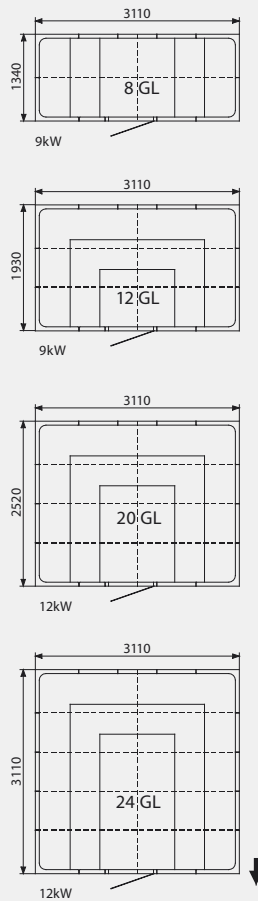

Layouts for Excellent (Article number for size can be found in the applicable price list.)

Outer ceiling height 2070 mm

Outer ceiling height 2070 mm

Outer ceiling height 2240 mm

The dashed lines show the extent of the ceiling. The rooms can be extended further in the direction of the arrow. For other dimensions and versions, request a quote. Glass wall sections and service walls are available in the widths 398, 588 and 778 mm. They can replace corresponding sections in Excellent rooms at no extra charge.

Outer ceiling height 2240 mm

Outer ceiling height 2140 mm

Outer ceiling height 2140 mm