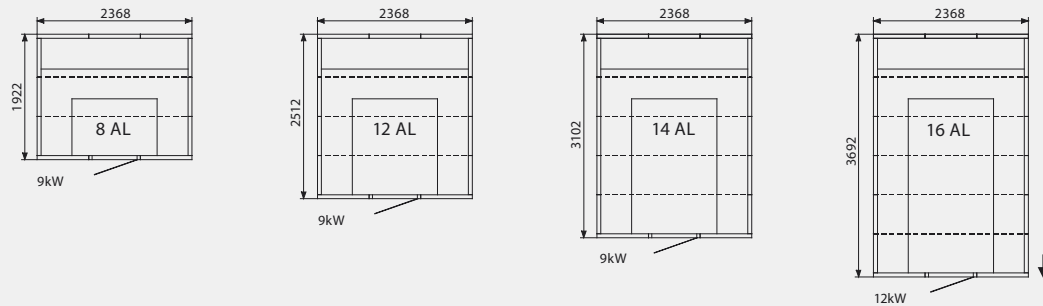

Layouts for Excellent (Article number for size can be found in the applicable price list.)

Outer ceiling height 2070 mm

Outer ceiling height 2070 mm

Outer ceiling height 2240 mm

The dashed lines show the extent of the ceiling. The rooms can be extended further in the direction of the arrow. For other dimensions and versions, request a quote. Glass wall sections and service walls are available in the widths 398, 588 and 778 mm. They can replace corresponding sections in Excellent rooms at no extra charge.

Outer ceiling height 2240 mm

Outer ceiling height 2140 mm

Outer ceiling height 2140 mm