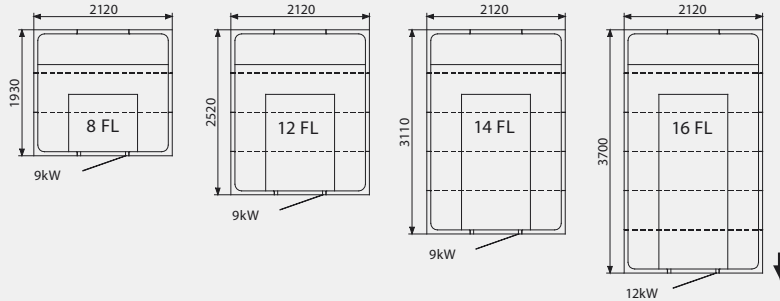

Layouts for Excellent (Article number for size can be found in the applicable price list.)

Outer ceiling height 2070 mm

Outer ceiling height 2070 mm

Outer ceiling height 2240 mm

The dashed lines show the extent of the ceiling. The rooms can be extended further in the direction of the arrow. For other dimensions and versions, request a quote. Glass wall sections and service walls are available in the widths 398, 588 and 778 mm. They can replace corresponding sections in Excellent rooms at no extra charge.

Outer ceiling height 2240 mm

Outer ceiling height 2140 mm

Outer ceiling height 2140 mm