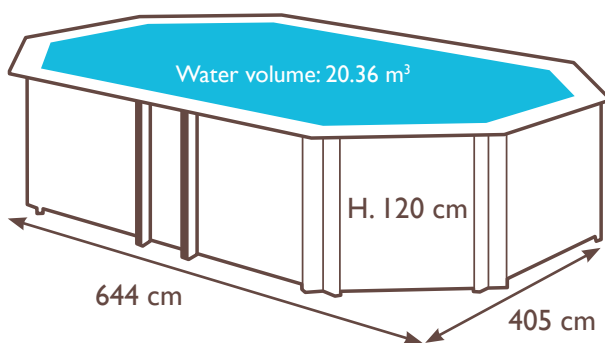

Standard compliant equipment

Every Procopi pool complies with the standards in effect governing pool kits, including the new French standards that came into effect in February 2011:

- **NF P90-316** >> Private family pools - pool kits - general safety requirements and test methods.
- **NF P90-317** >> Private family pools - means of access - general safety requirements and test methods.

■ **NF P90-318** >> Private family pools - filtration groups and/or filtration systems - general safety requirements and test methods.

Accreditation tests are carried out by an independent laboratory that is entitled to demand modifications to the equipment or installation instructions should it deem this to be necessary. Once all tests have been passed, the laboratory issues a certificate for each pool model tested.