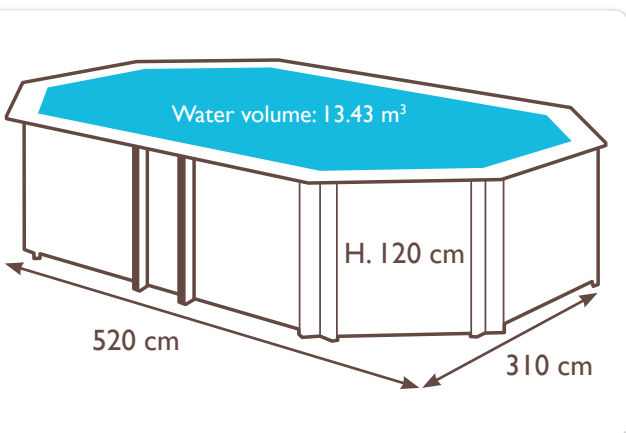

Standard compliant equipment

Every Procopi pool complies with the standards in effect governing pool kits, including the new French standards that came into effect in February 2011:

- **NF P90-316** >> Private family pools - pool kits - general safety requirements and test methods.
- **NF P90-317** >> Private family pools - means of access - general safety requirements and test methods.

■ **NF P90-318** >> Private family pools - filtration groups and/or filtration systems - general safety requirements and test methods.

Accreditation tests are carried out by an independent laboratory that is entitled to demand modifications to the equipment or installation instructions should it deem this to be necessary. Once all tests have been passed, the laboratory issues a certificate for each pool model tested.