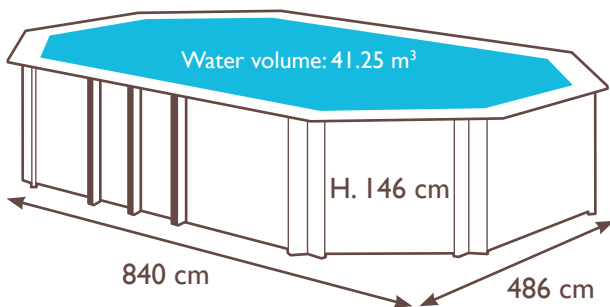

Standard compliant equipment

Every Procopi pool complies with the standards in effect governing pool kits, including the new French standards that came into effect in February 2011:

- **NF P90-316** >> Private family pools - pool kits - general safety requirements and test methods.
- **NF P90-317** >> Private family pools - means of access - general safety requirements and test methods.

- **NF P90-318** >> Private family pools - filtration groups and/or filtration systems - general safety requirements and test methods.

Accreditation tests are carried out by an independent laboratory that is entitled to demand modifications to the equipment or installation instructions should it deem this to be necessary. Once all tests have been passed, the laboratory issues a certificate for each pool model tested.